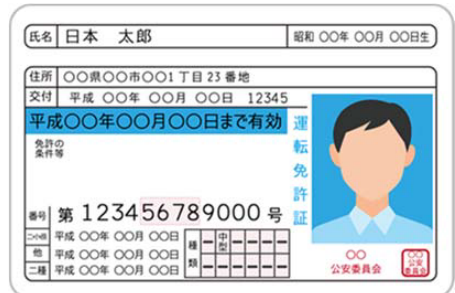

Japanese Driver's License
Must have additional document
See next page

- ID is not required for minors under 12 years old.
- 13~Under 18 years old students may substitute their school IDs. (either pictured, or not)
- School ID is acceptable for only Japanese
- **Note: Must be escorted by their parent, or approved guardian after 1700 hrs.**
- As for a Japanese driver's license, see next page.

“Non-Japanese nationals must present passport or Resident card.”